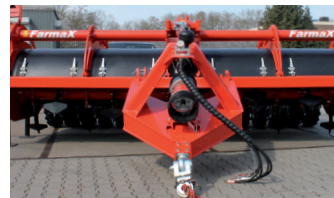

Sturdy construction